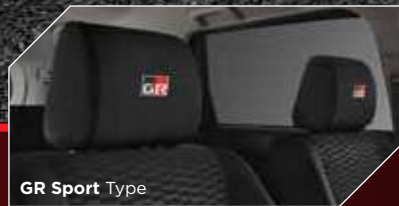

GR Sport Type

GR Sport Type

NEW GR HEADREST COVER

(GR Sport Type)

Sporty GR headrest for your convenience in every journey ahead.