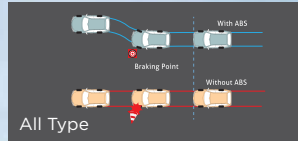

ANTI-LOCK BRAKING SYSTEM (ABS)