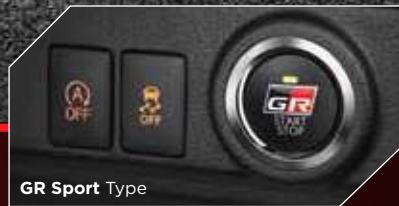

GR Sport Type

GR Sport Type

NEW GR PUSH START BUTTON

(GR Sport Type)

Start engine button embedded with GR Emblem to begin your sporty adventures experience.