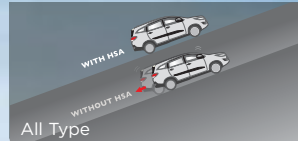

G Type

COMFORTABLE TILT STEERING (All Type)
Adjustable steering wheel for comfortable driving and confident control.

SAFETY FEATURES

PROTECTIVE 6 SRS AIRBAGS

ANTI-LOCK BRAKING SYSTEM (ABS)

VEHICLE STABILITY CONTROL (VSC)

HILL-START ASSIST (HSA)

EMERGENCY BRAKE SIGNAL (EBS)

TOYOTA CUSTOMIZATION OPTION FOR YOUR CONVENIENT

Customization items for all types may vary depending on the products and areas.

CARGO NET

AIR PURIFIER

SPARE TIRE COVER