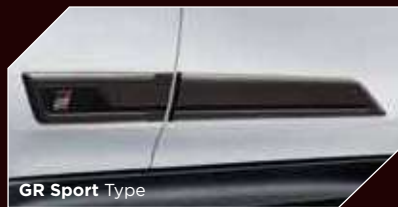

GR Sport Type

NEW REMARKABLE GR SIDE BODY MouldING (GR Sport Type)

A sporty statement conveyed by Toyota GR stylish side moulding that also produces solid attitude.

G Type

REAR PARKING CAMERA (All Type)
Ensure a safer and easier way to park.