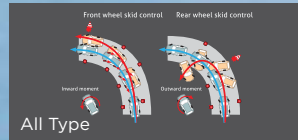

GR Sport Type

NEW REMARKABLE GR SIDE BODY MouldING (GR Sport Type)

A sporty statement conveyed by Toyota GR stylish side moulding that also produces solid attitude.

G Type

REAR PARKING CAMERA (All Type)
Ensure a safer and easier way to park.

G Type

COMFORTABLE TILT STEERING (All Type)
Adjustable steering wheel for comfortable driving and confident control.

SAFETY FEATURES

PROTECTIVE 6 SRS AIRBAGS

ANTI-LOCK BRAKING SYSTEM (ABS)

VEHICLE STABILITY CONTROL (VSC)

HILL-START ASSIST (HSA)

EMERGENCY BRAKE SIGNAL (EBS)

TOYOTA CUSTOMIZATION OPTION FOR YOUR CONVENIENT

Customization items for all types may vary depending on the products and areas.

CARGO NET

AIR PURIFIER

SPARE TIRE COVER